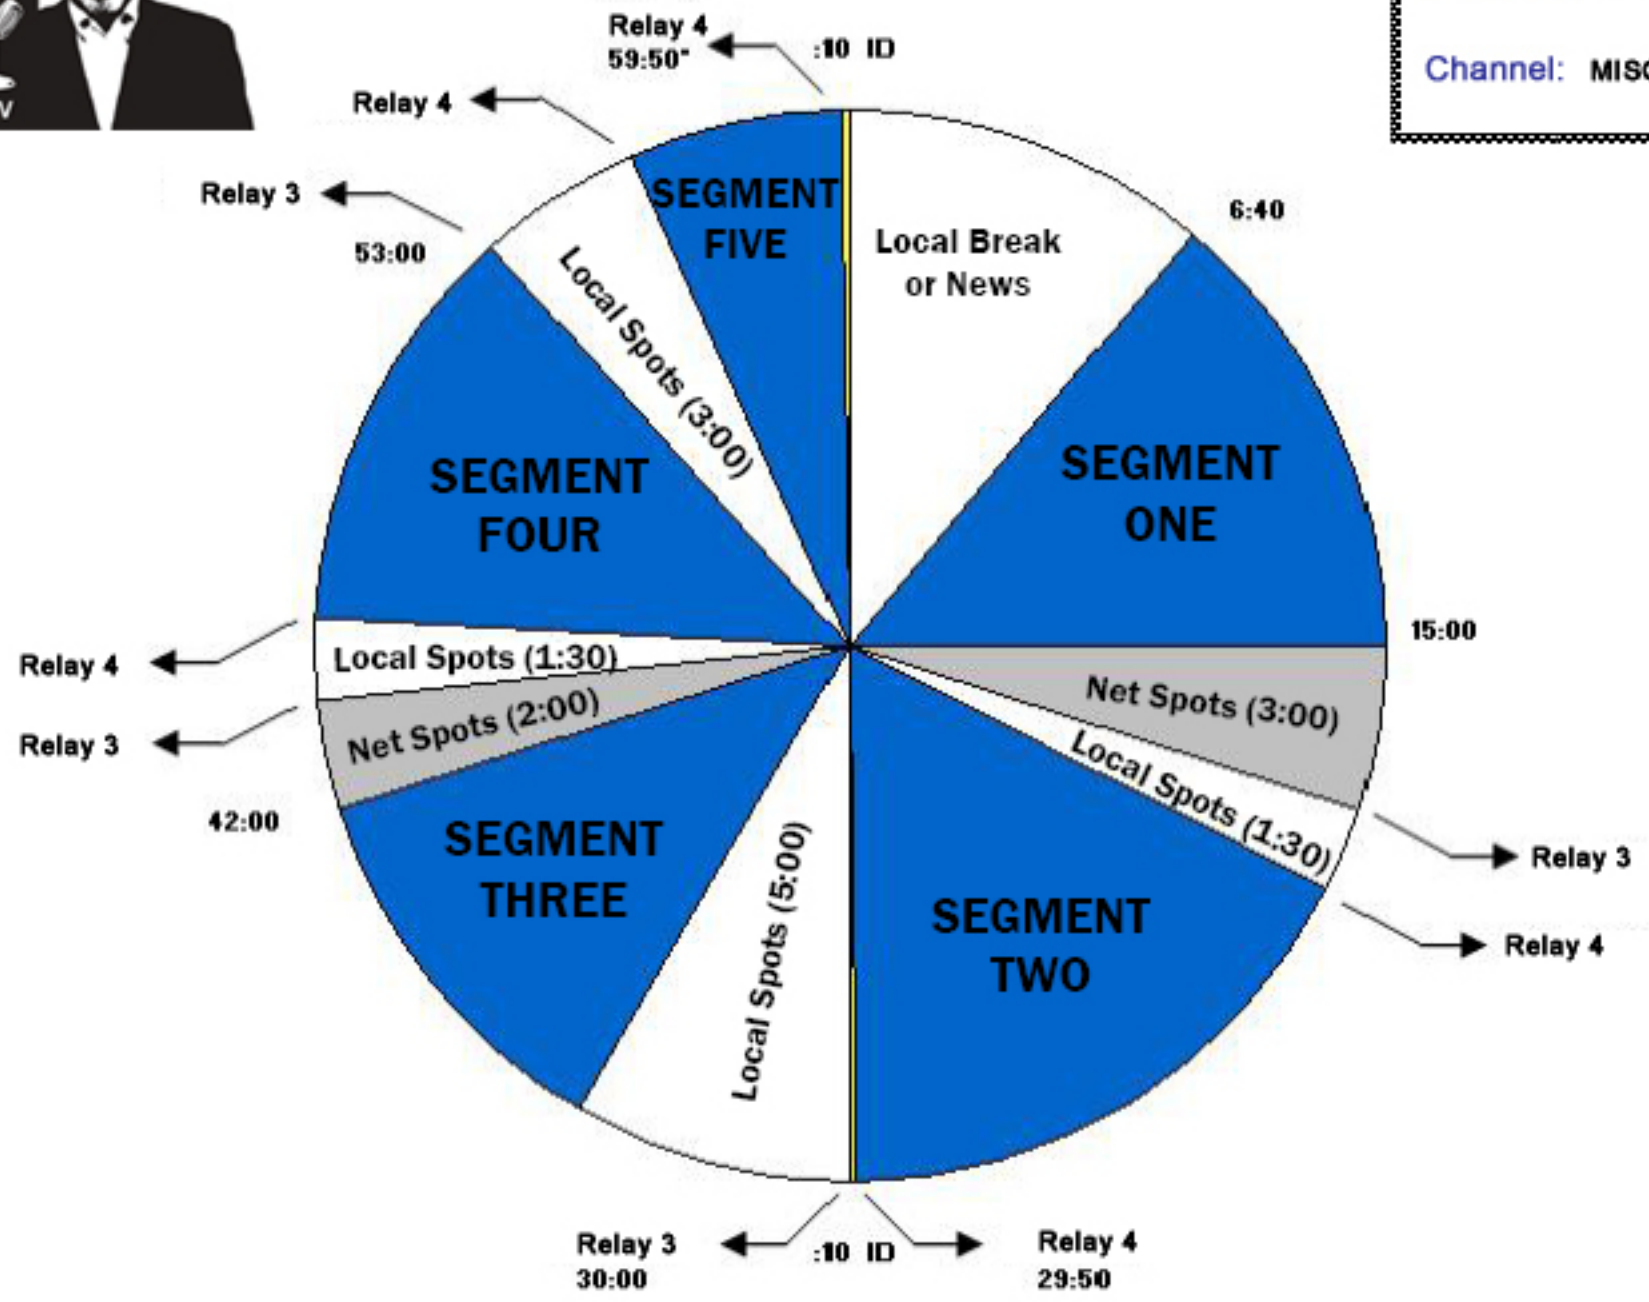

LIVE: Mon-Friday, 10a-1p ET
Re-feeds: 9a-10a ET and 1p-7p ET
Channel: MISC (Right Side)

Technical Services
 1.800.877.0007